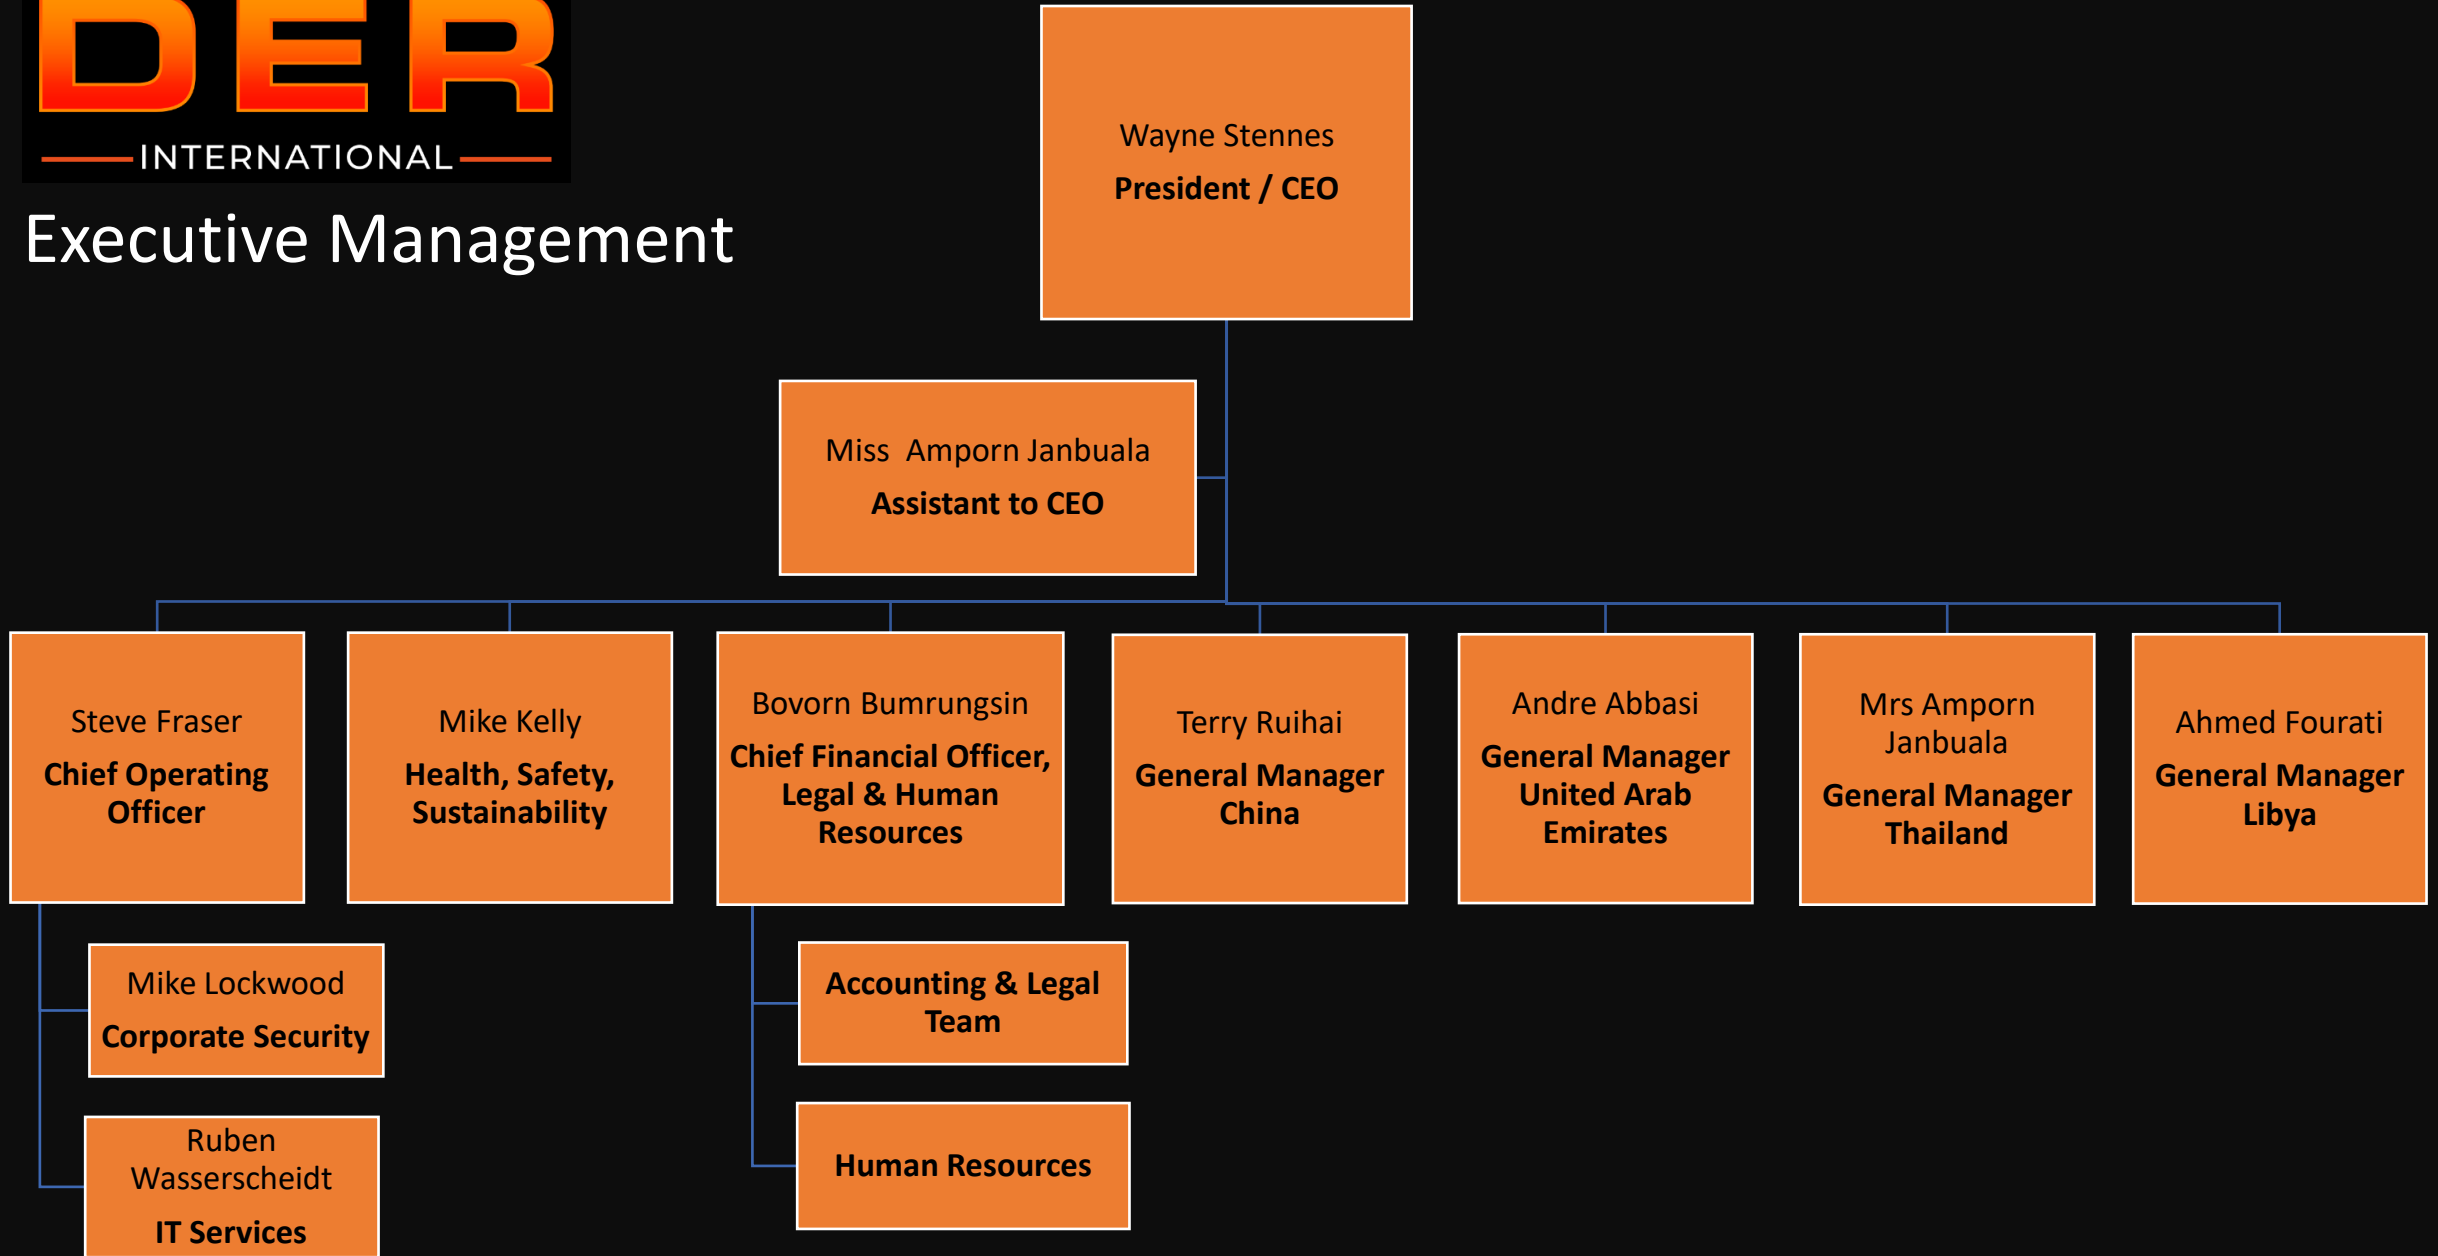

Thailand Organization Chart - 2024

Turning Emergencies into Manageable Situations
www.der-int.com

Thailand

Executive Management

Global Operations