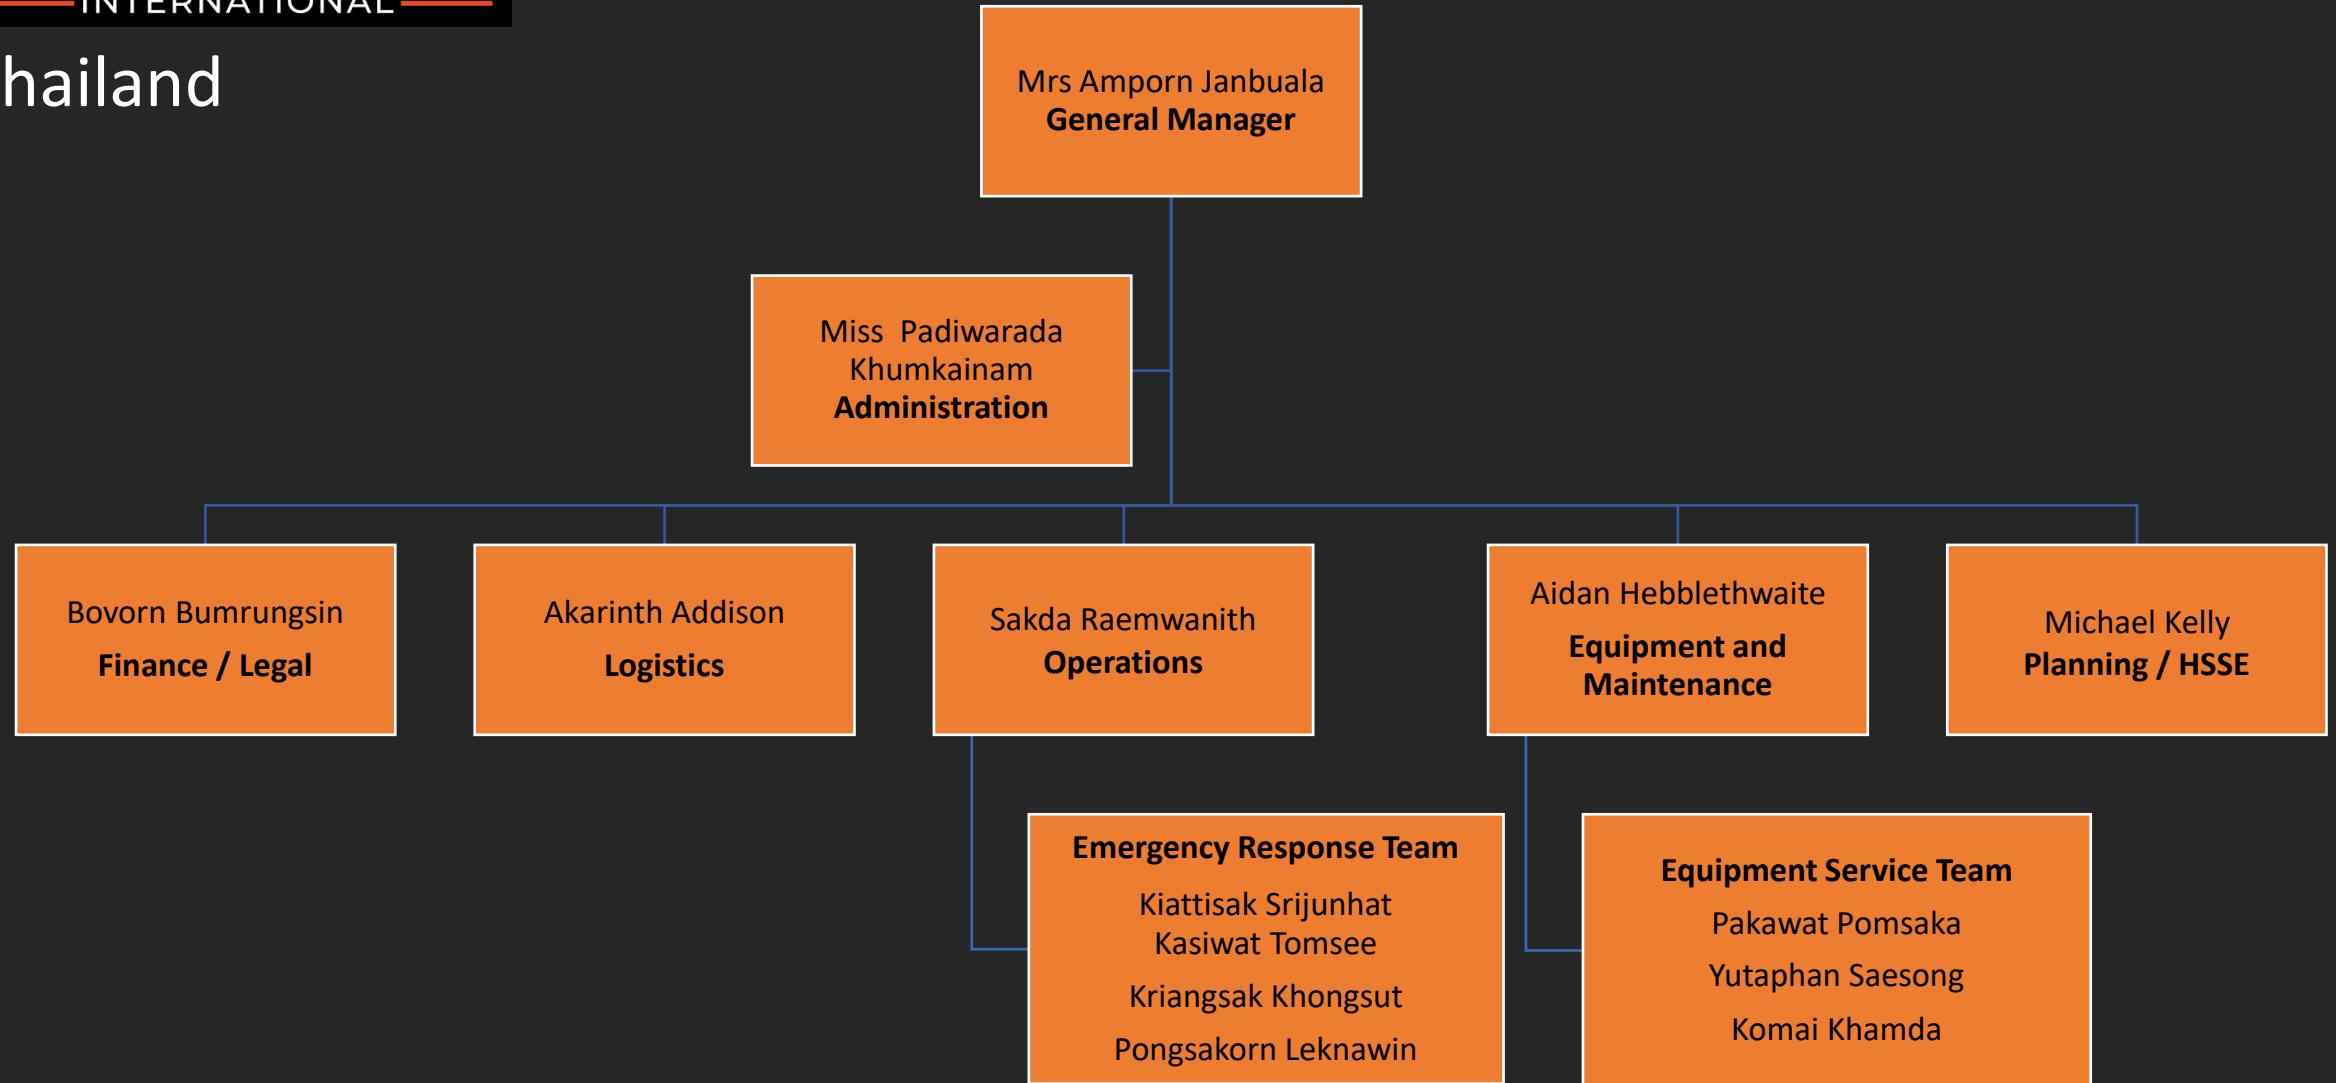

Thailand Organization Chart - 2024

Turning Emergencies into Manageable Situations
www.der-int.com

Thailand

Executive Management

Global Operations